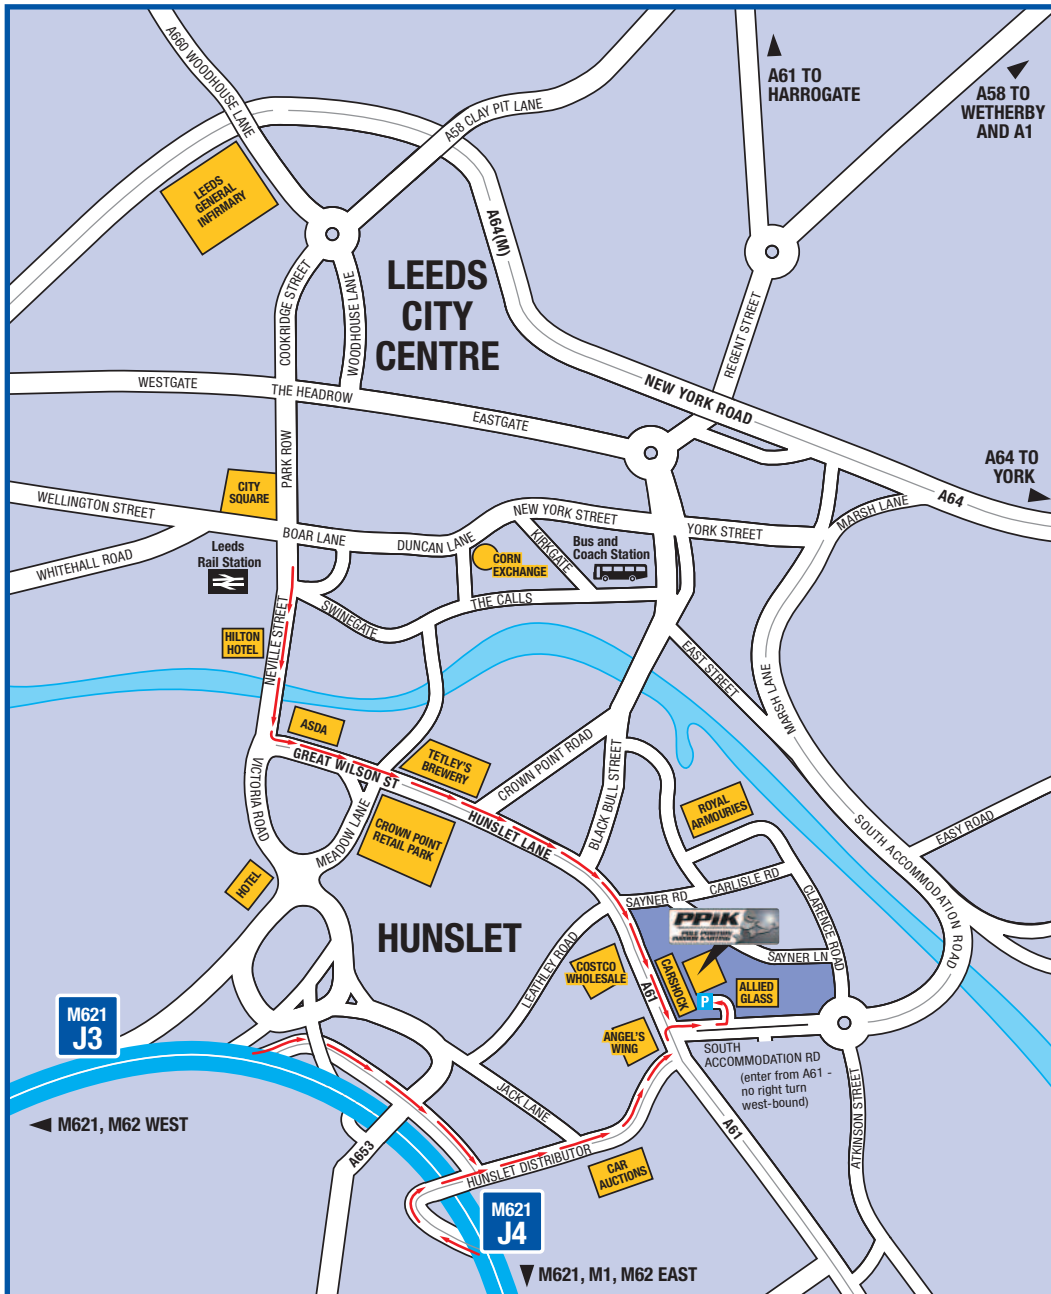

#### FROM THE NORTH:

From A1/M1 exit at Junction 44, signposted to South Leeds & Royal Armouries. Follow signs at double roundabout for Stourton A639 passing under Low Bridge. Continue down A639 past Arla Foods on left. In approx 2 miles until you see Motosave & HSS Hire Shop on Right. Get in to middle lane and turn right at lights. In 500yds turn Left to PPIK Entrance (with Allied Glass).

#### FROM THE WEST:

Take M62, Merge on to M621 junction 27 to Leeds City. Exit at Junction 4 to Beeston/Hunslet. Turn Left at end of slip road onto dual carriageway past Car Auctions on Right. In 1/4 mile at Lights left again from inside lane on to Hunslet Road. Turn Right at lights (Carshock opposite) from inside lane on to South Accommodation Road. In 500yds turn Left to PPIK Entrance (with Allied Glass).

#### FROM THE SOUTH:

From M1 then follow M621 signposted to Leeds City. Exit at Junction 4 signposted to Royal Armouries/Hunslet. Follow slip road which joins dual carriageway past Car Auctions. See [highlighted](#) section.

#### FROM THE EAST:

From M62 exit at Junction 42 signposted M1 Leeds & The North. At M1 Junction 43 Follow M621 signposted to Leeds City Centre. Exit Junction 4 and see [highlighted](#) section.